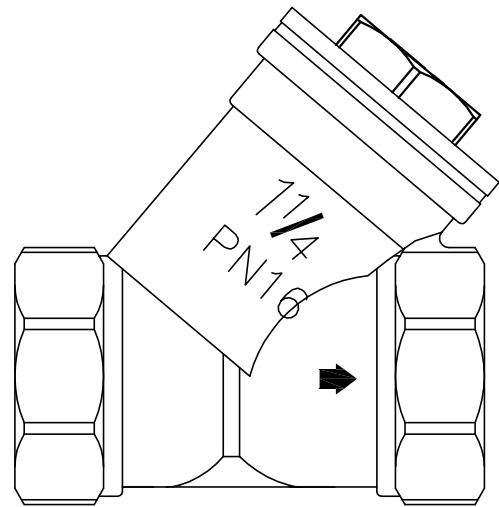

Ø(mm)	D	L	L1	H	PN	Weight(g)
16	BSPT 1/2"	53	10.5	51	16	125
22	BSPT 3/4"	67.5	13	65	16	220
26	BSPT 1"	76	13	67	16	290
33	BSPT 1 1/4"	90	15	90	16	560
40	BSPT 1 1/2"	99	16	101	16	800
50	BSPT 2"	117	17	127	16	1300

4	Bonnet	Brass	1
3	Washer	Steeling paper	1
2	Filter	Stainless steel	1
1	Body	Brass	1
NO.	Description	Material	Qty.

**Art.3500**

JRW VALVE DIVISION

**Y filter valve**

**33500\*\*\*\*\***

2006.12.16