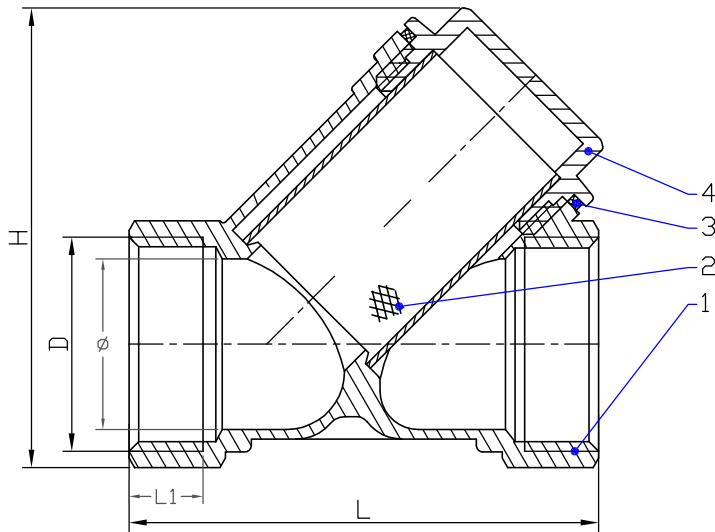

Ø(mm)	D	L	L1	H	PN	Weight(g)
16	BSPT 1/2"	53	10.5	51	16	125
22	BSPT 3/4"	67.5	13	65	16	220
26	BSPT 1"	76	13	67	16	290
33	BSPT 1 1/4"	90	15	90	16	560
40	BSPT 1 1/2"	99	16	101	16	800
50	BSPT 2"	117	17	127	16	1300

4	Bonnet	Brass	1
3	Washer	Steeling paper	1
2	Filter	Stainless steel	1
1	Body	Brass	1
NO.	Description	Material	Qty.

**Art.3500**

JRW VALVE DIVISION

**Y filter valve**

**33500\*\*\*\*\***

2006.12.16